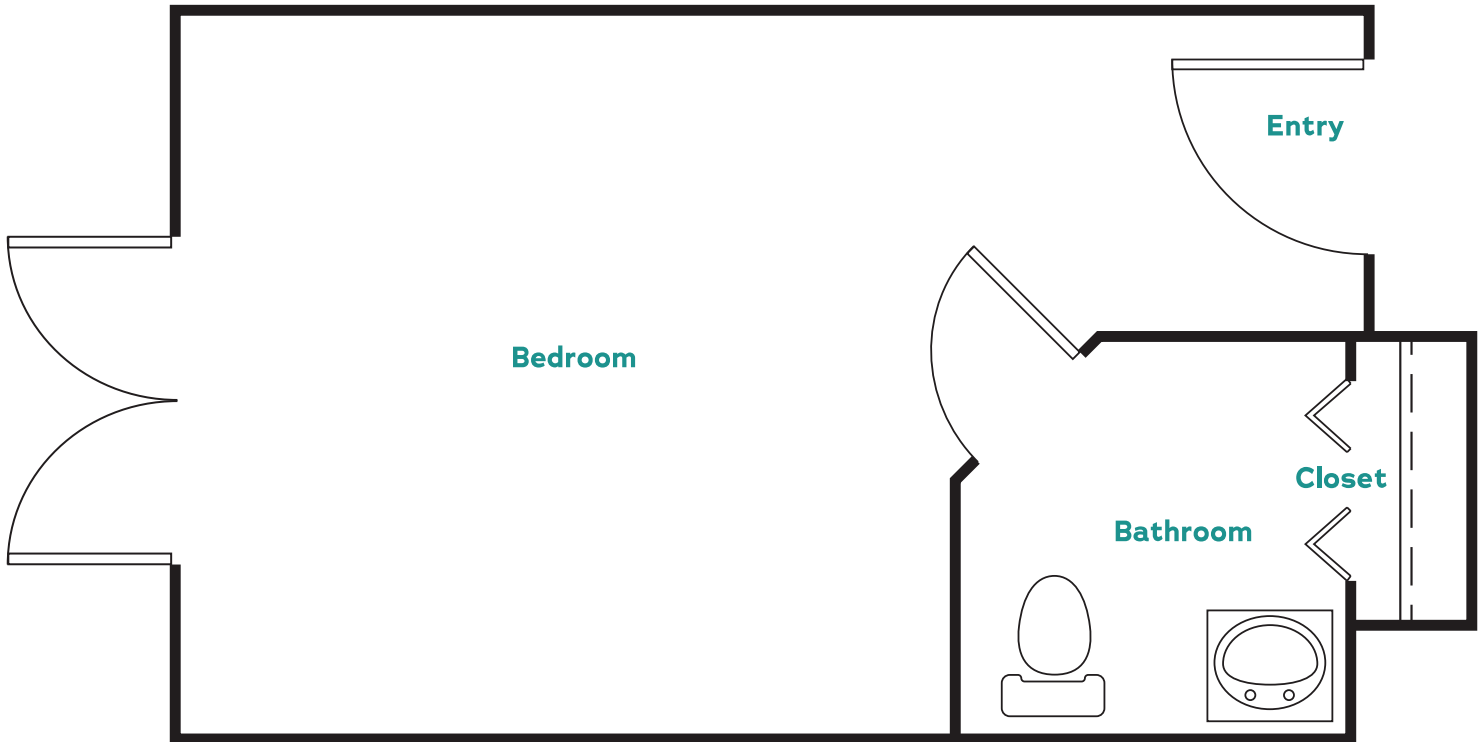

Rice Estate

Bernardin Private Room w/ Half-Bath

1 Bed / 1 Bath | 219 sq. ft.

General (803) 691-5720 | riceestate.org

Floor plans may vary slightly. Not drawn to scale.