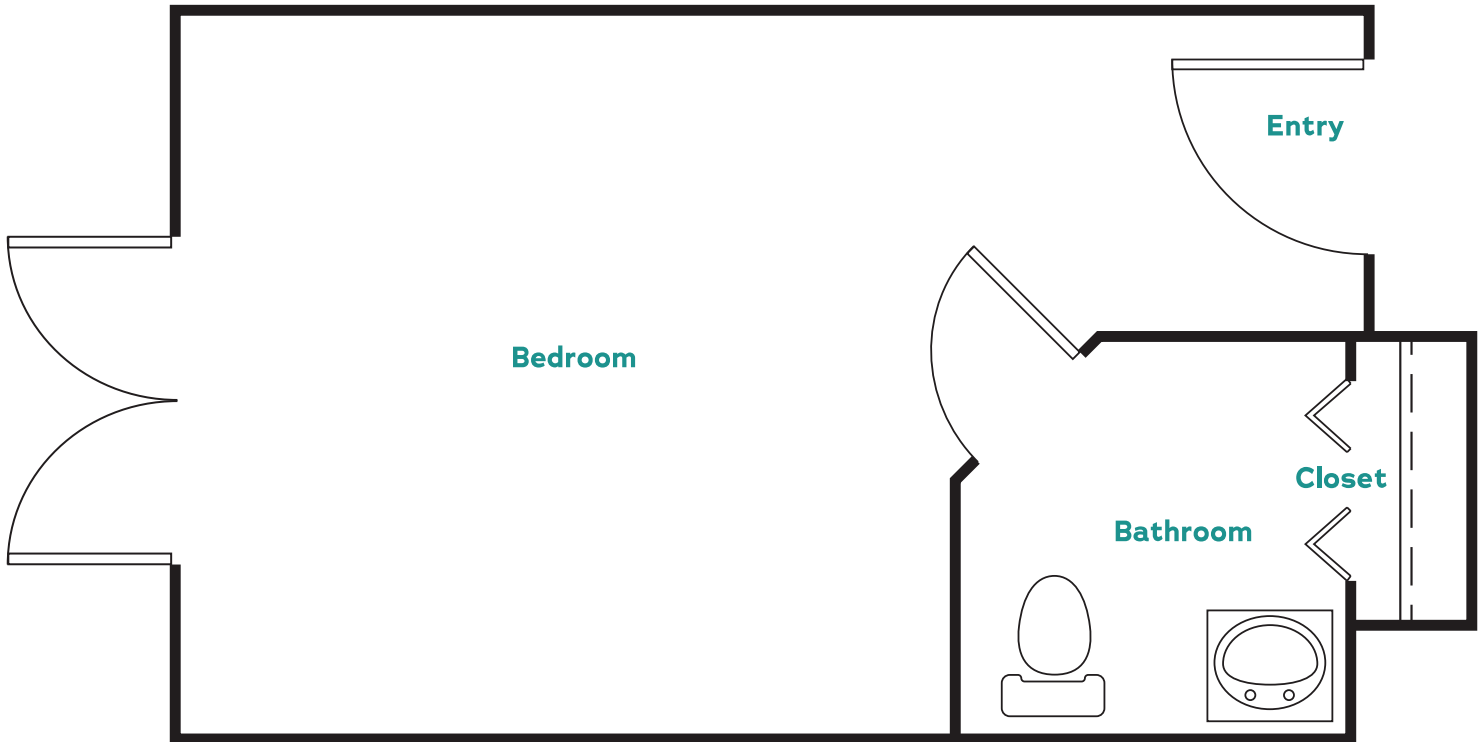

Rice Estate

Bernardin Companion Room w/ Half-Bath

1 Bed / 1 Bath | 309 sq. ft.

General (803) 691-5720 | riceestate.org

Floor plans may vary slightly. Not drawn to scale.