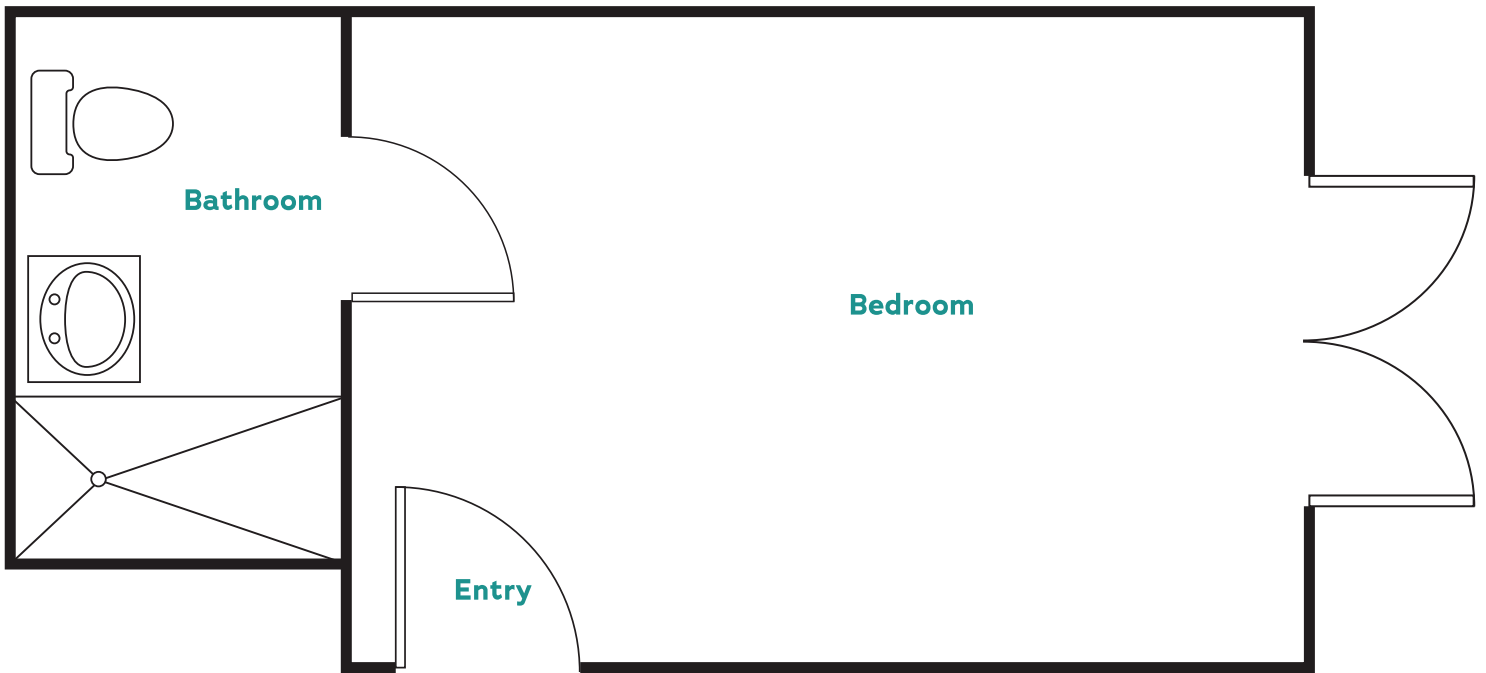

Rice Estate

Bernardin Private Deluxe w/ Full-Bath

1 Bed / 1 Bath | 309 sq. ft.

General (803) 691-5720 | riceestate.org

Floor plans may vary slightly. Not drawn to scale.