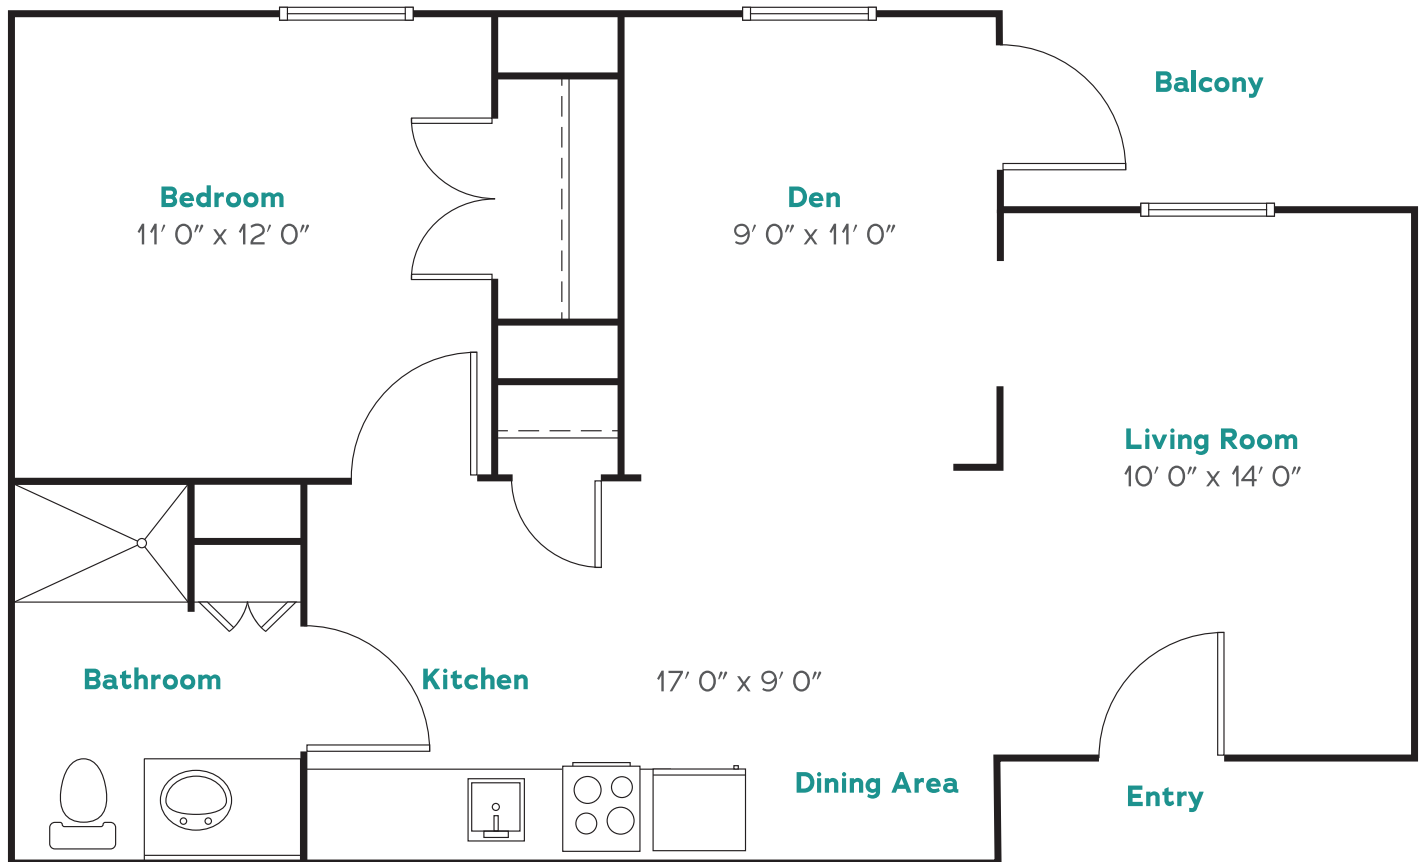

One-Bedroom Deluxe Apartment

1 Bed / 1 Bath | 676 sq. ft.

General (803) 691-5720 | riceestate.org

Floor plans may vary slightly. Not drawn to scale.

Rice Estate

Cypress

One-Bedroom Deluxe Apartment

1 Bed / 1 Bath | 676 sq. ft.

General (803) 691-5720 | riceestate.org

Floor plans may vary slightly. Not drawn to scale.