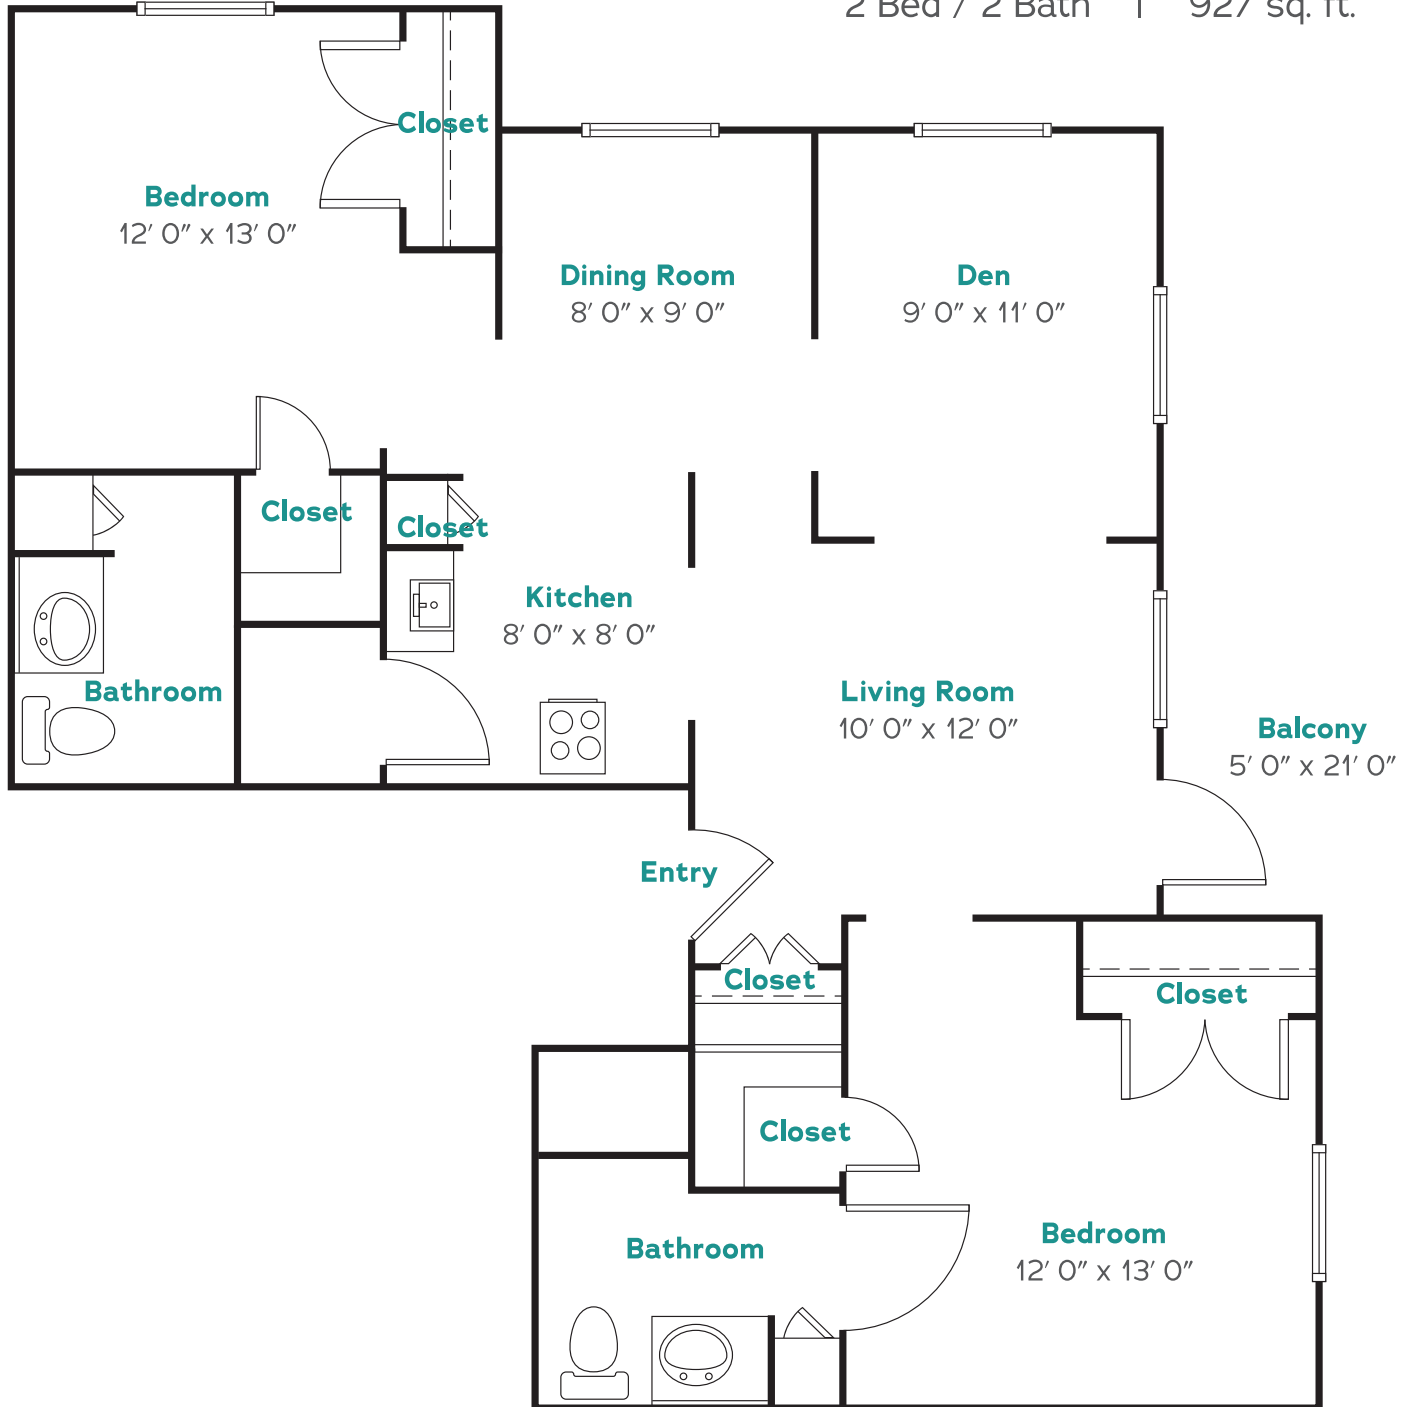

Two-Bedroom Deluxe Apartment

2 Bed / 2 Bath | 927 sq. ft.

General (803) 691-5720 | riceestate.org

Floor plans may vary slightly. Not drawn to scale.

Two-Bedroom Deluxe Apartment

2 Bed / 2 Bath | 927 sq. ft.

General (803) 691-5720 | riceestate.org

Floor plans may vary slightly. Not drawn to scale.