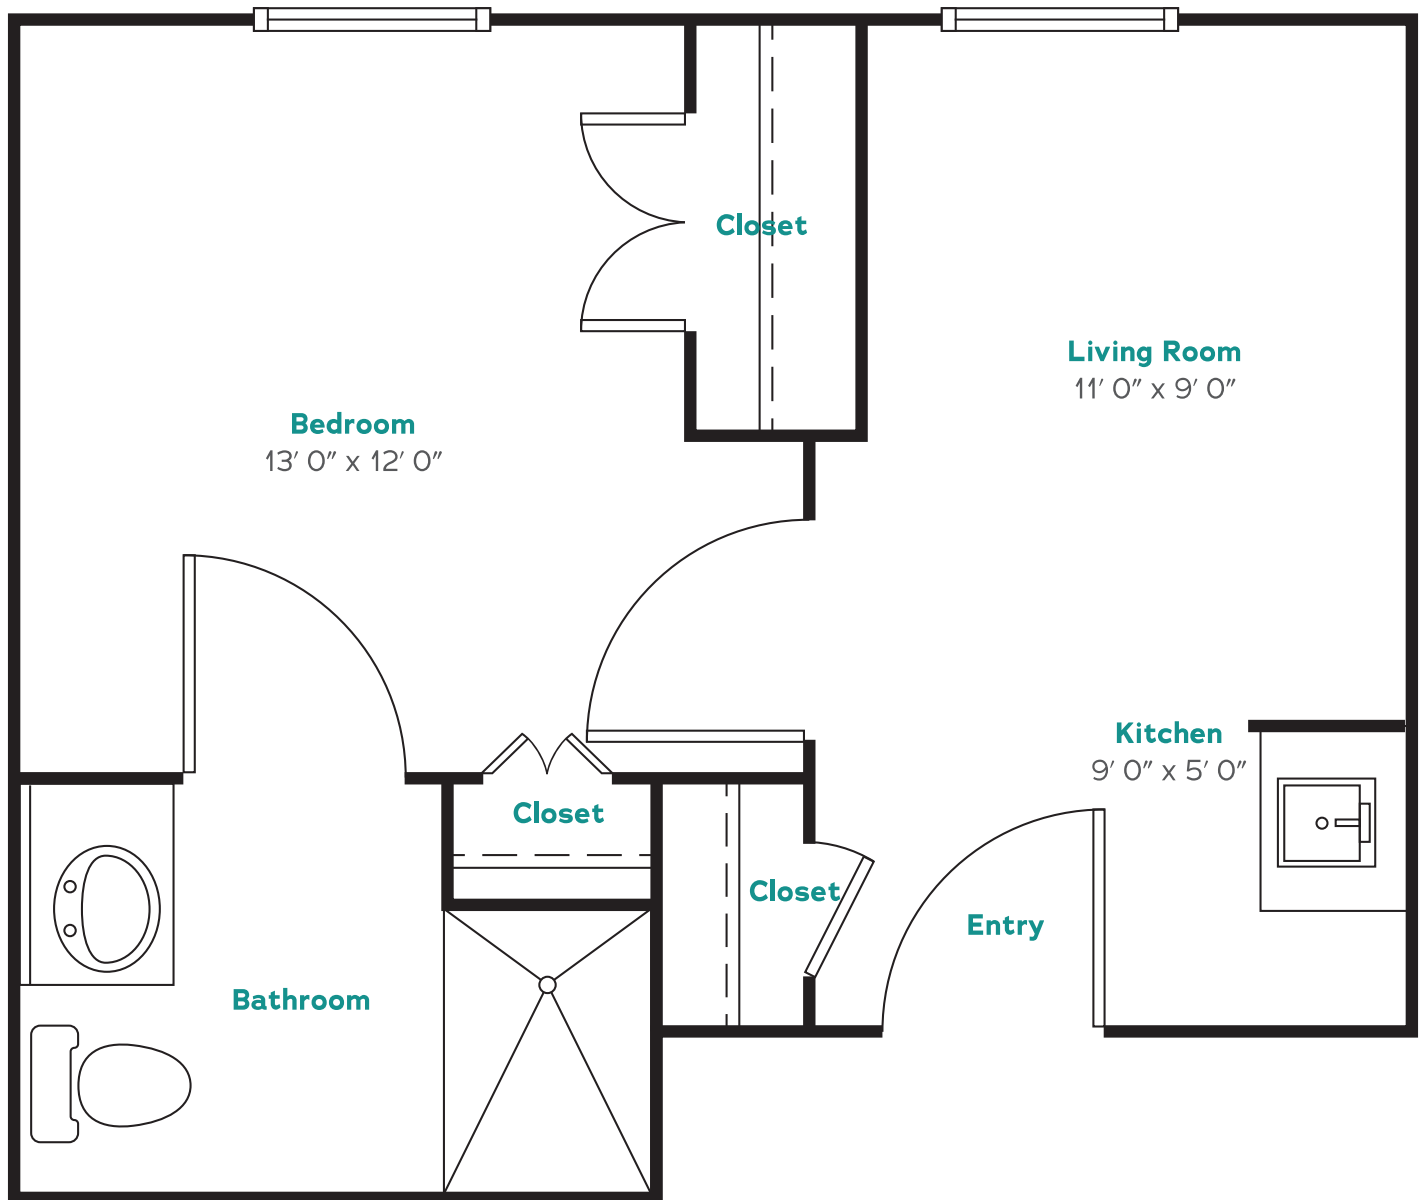

# One-Bedroom Suite

## Assisted Living Residence

1 Bed / 1 Bath | 367 sq. ft.

General (803) 691-5720 | [riceestate.org](http://riceestate.org)

Floor plans may vary slightly. Not drawn to scale.