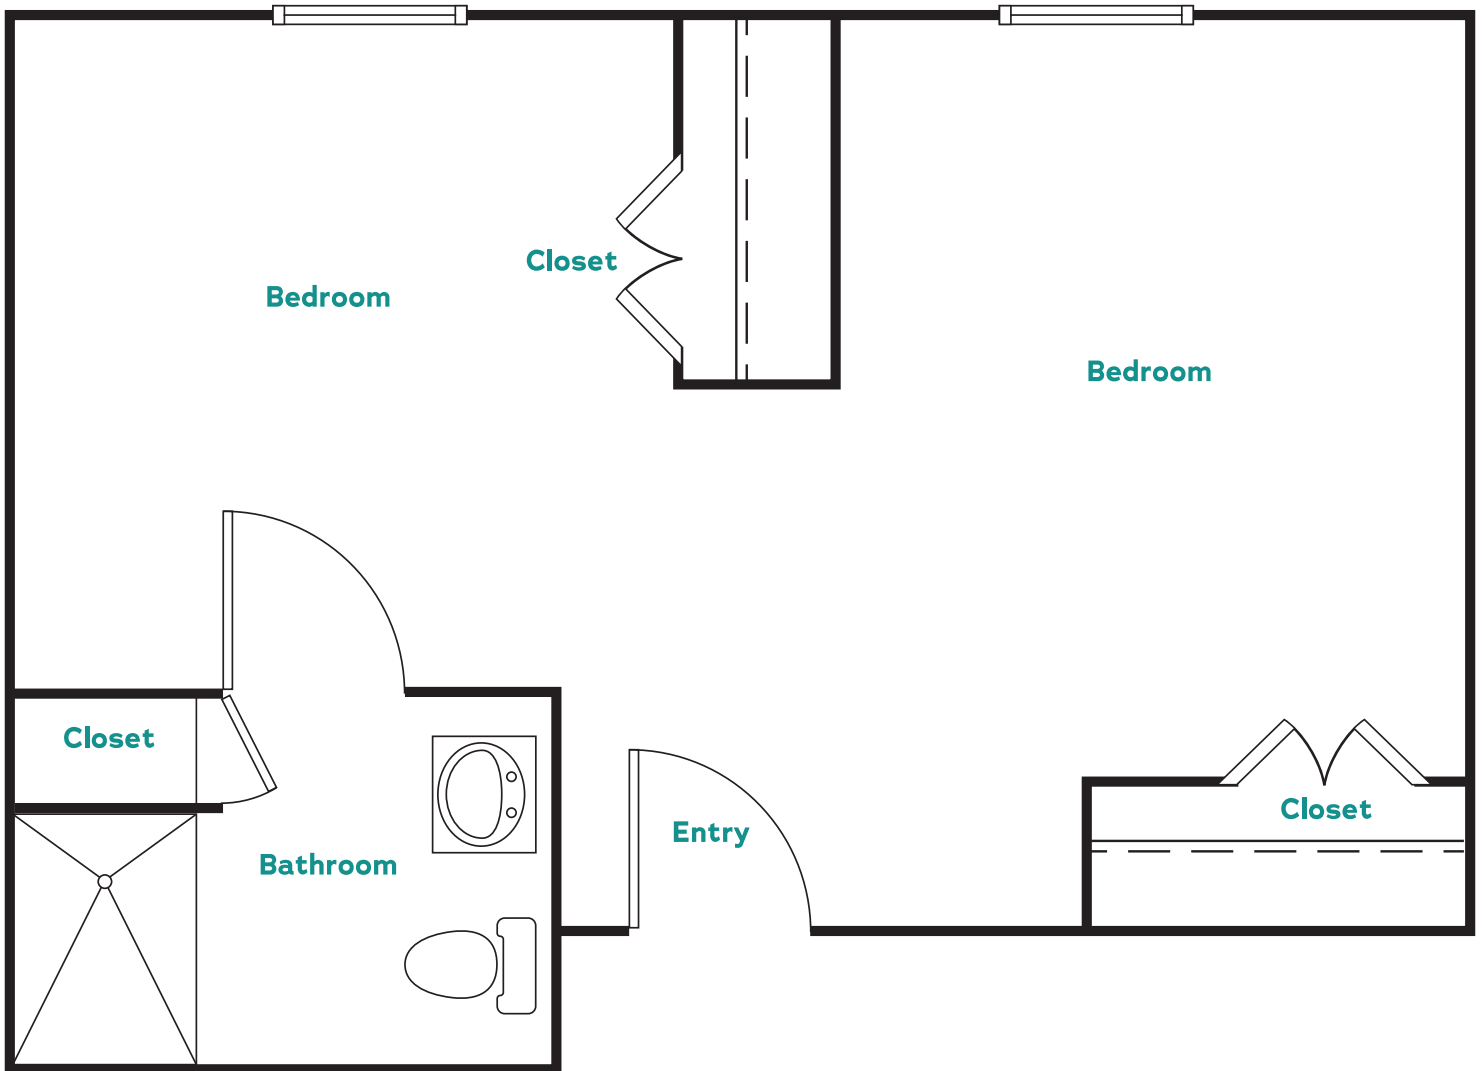

Rice Estate

Rice Skilled Companion Suite

1 Bed / 1 Bath | 422 sq. ft.

General (803) 691-5720 | riceestate.org

Floor plans may vary slightly. Not drawn to scale.