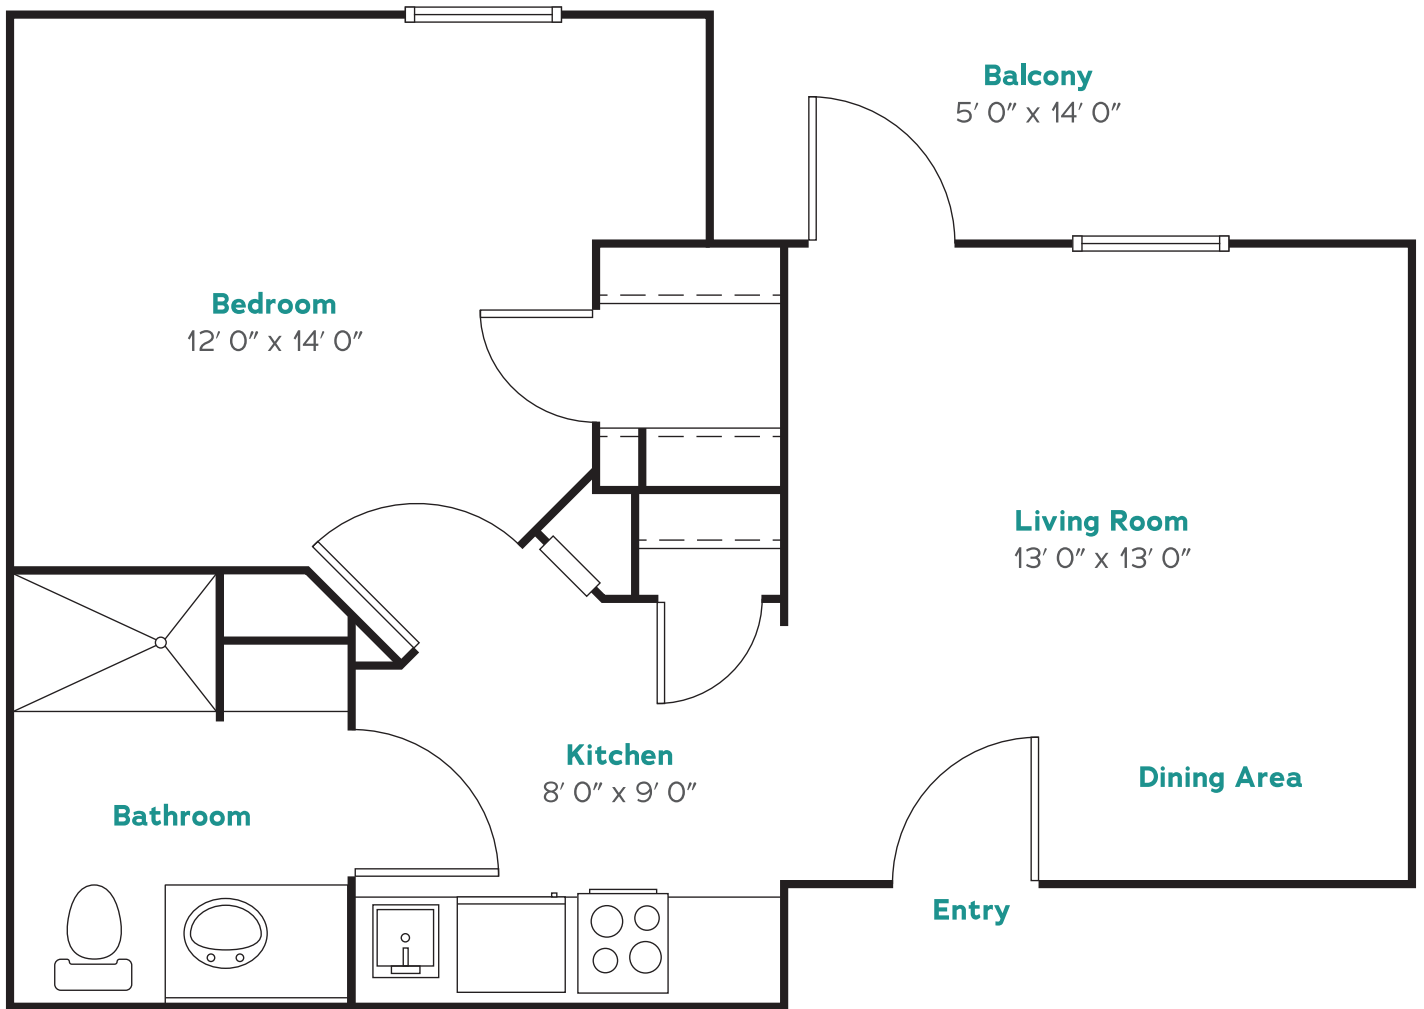

*Sweet Bay*

One-Bedroom Apartment

1 Bed / 1 Bath | 542 sq. ft.

*General* (803) 691-5720 | [riceestate.org](http://riceestate.org)

*Floor plans may vary slightly. Not drawn to scale.*

*Sweet Bay*  
**One-Bedroom Apartment**

1 Bed / 1 Bath | 542 sq. ft.

*General* (803) 691-5720 | [riceestate.org](http://riceestate.org)

*Floor plans may vary slightly. Not drawn to scale.*