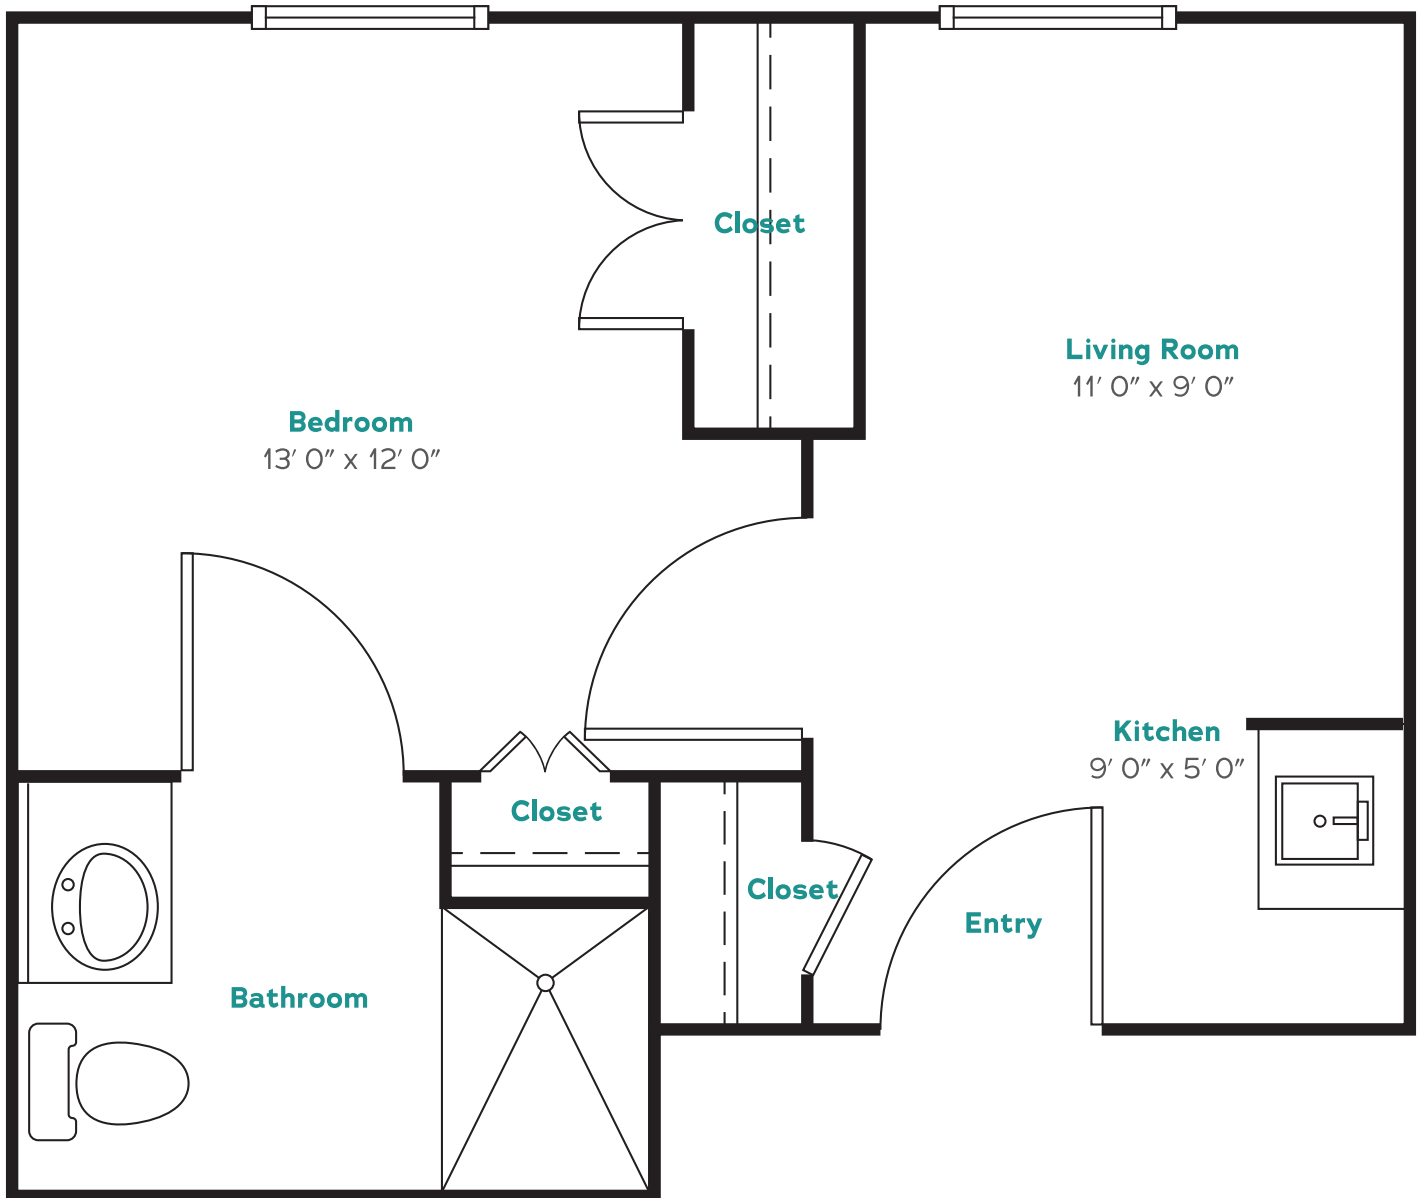

Sycamore

One-Bedroom Suite

1 Bed / 1 Bath | 367 sq. ft.

General (803) 691-5720 | riceestate.org

Floor plans may vary slightly. Not drawn to scale.

1 Bed / 1 Bath | 367 sq. ft.

*General* (803) 691-5720 | riceestate.org*Floor plans may vary slightly. Not drawn to scale.*